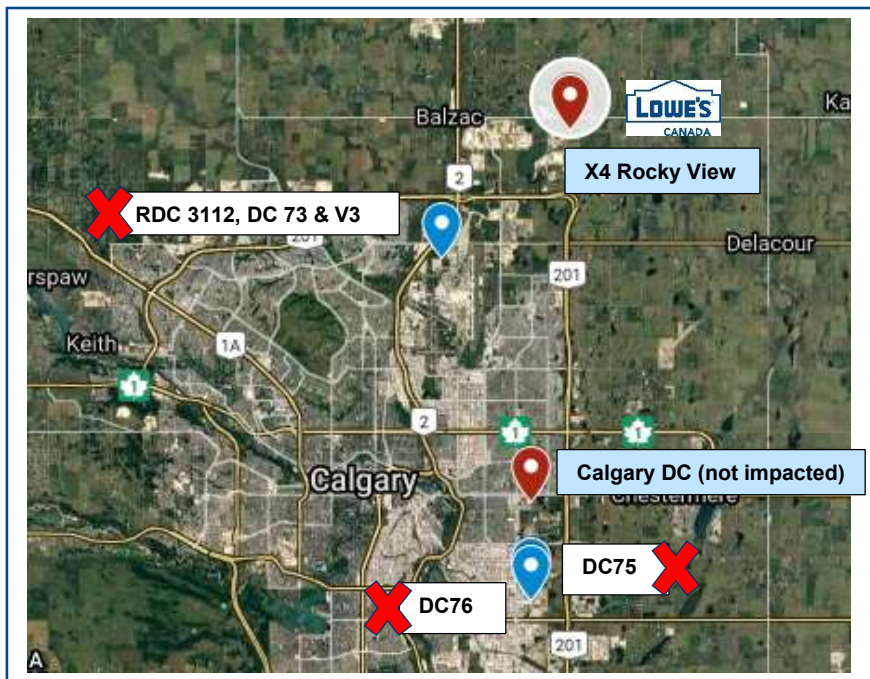

June 18, 2021

Subject: New Lowe's Canada Bulk Distribution Centre in Rocky View County, Alberta

Dear Supplier Partners,

We are excited to share that we are set to open our new distribution centre, located at 111 Lowe's Road in Rocky View County, Alberta, in early October. Announced in June 2020, this ambitious built-to-suit 1,230,000 sq. ft. facility is part of our plans to optimize our Canadian distribution network to better meet the customers' needs and expectations.

The new facility will handle the big and bulky items and will consolidate existing inventory from Hopewell Distribution Center (DC 75), Great Plains Distribution Center (DC 76), V3 warehouses, RONA DC 73, and the Oxford Distribution Center (RDC 3112), which will simplify your daily logistics.

Note that at target state, two DC's will be servicing our stores in the West: Rocky View Bulk Distribution Centre (X4) and the Calgary Regional Distribution Centre (DC 83) located at 2015, 60 Street SE, Calgary. Note also that the Crossfield lumber yard is not impacted by this change.